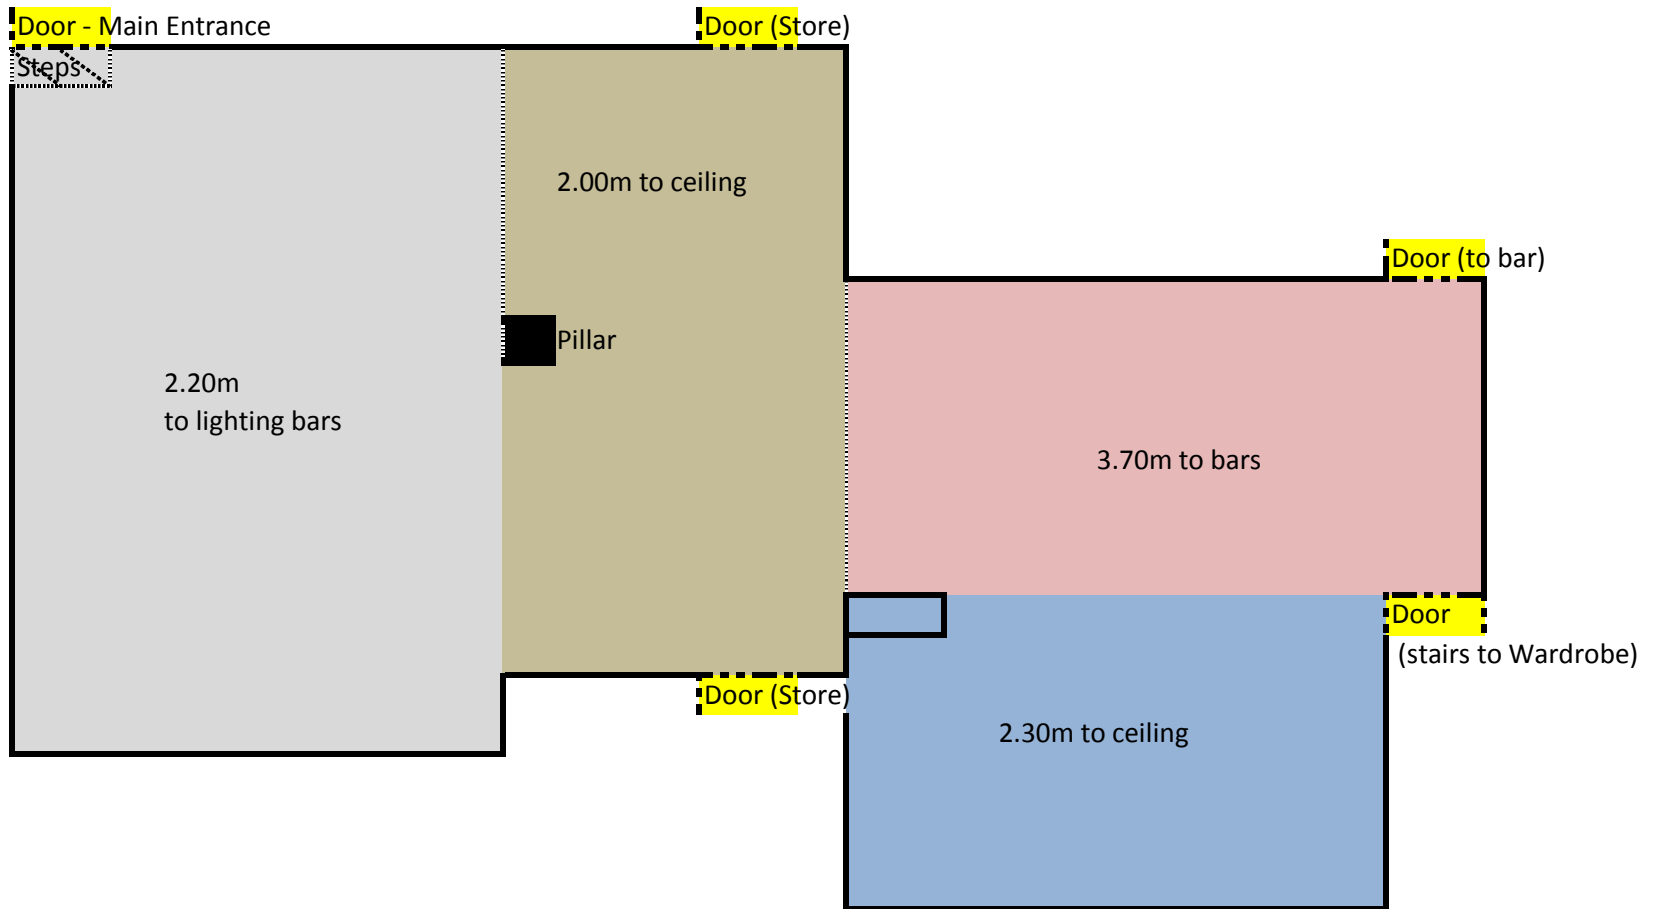

Lantern Theatre Brighton - Floor Plan

Not to scale - measurements to the nearest 5cm

NB There is a small 3cm step between the front and the back of the space.

Lantern Theatre Brighton – Height